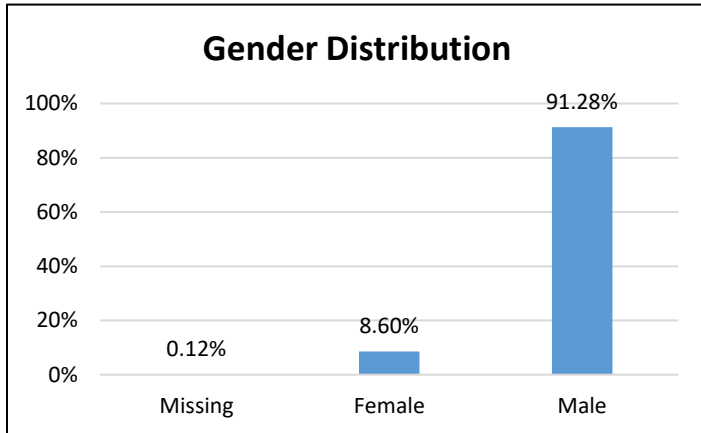

Pretrial Services Weekly Report

Electronic Monitoring Population Demographics 9/2/2022

Radio Frequency Monitoring (RF) population:	837
GPS Monitoring population:	820

Radio Frequency Monitoring

GPS Frequency Monitoring