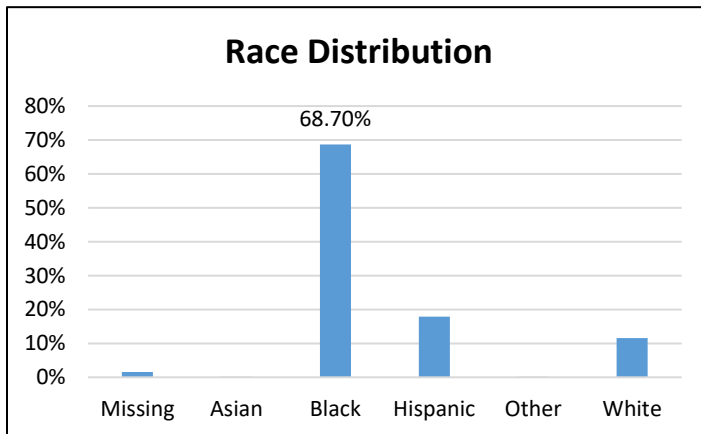

Pretrial Services Weekly Report

Electronic Monitoring Population Demographics 9/2/2022

Radio Frequency Monitoring (RF) population:	837
GPS Monitoring population:	820

Radio Frequency Monitoring

GPS Frequency Monitoring