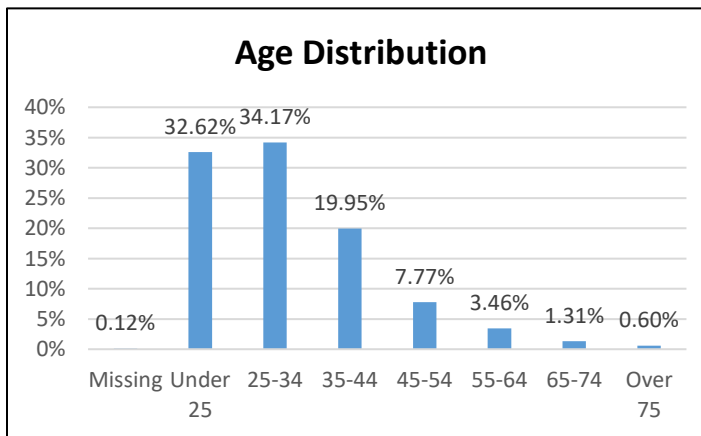

Pretrial Services Weekly Report

Electronic Monitoring Population Demographics 9/2/2022

Radio Frequency Monitoring (RF) population:	837
GPS Monitoring population:	820

Radio Frequency Monitoring

GPS Frequency Monitoring